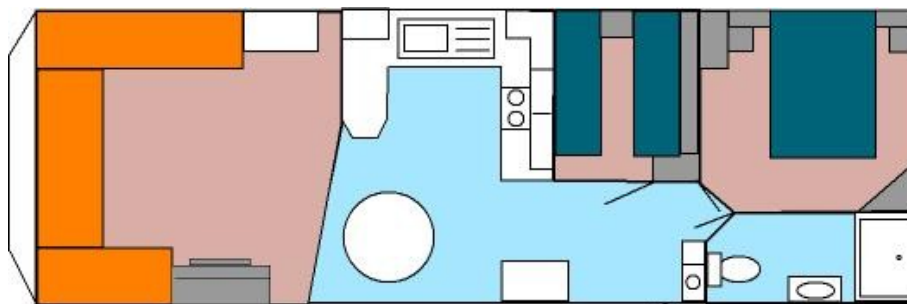

STANDARD FEATURES

- Insulated roof and floor
- 50mm walls fully insulated
- Domestic interior doors
- Pull out bed in lounge (12ft wide only)
- Exterior light
- Sprung seating
- Built-in cooker
- Stainless steel sink and drainer
- Thermostatic controlled shower
- Pantiled roof
- Vaulted ceiling to lounge

OPTIONAL EXTRAS

- Luxury Pack (including double glazing and central heating)
- Fridge
- Microwave

*Exclusive to
Luxihomes Limited*

BRIDLINGTON
Caravan Centre
Caravans of Distinction

Bessingby Way Bridlington
East Yorkshire YO16 4SJ
Tel: 01262 606777

www.bridlingtoncaravans.com

YORKSHIRE
Holiday Homes
Caravans of Distinction

Unit 154 Thorp Arch Estate
Wetherby LS23 7BJ
Tel: 01937 849128

www.yorkshirehh.co.uk